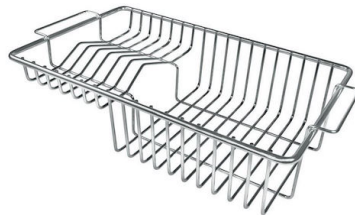

## OPTIONAL ACCESSORIES

**Iroko-wood chopping board**  
8643 117

**Stainless steel plate rack**  
8100 305